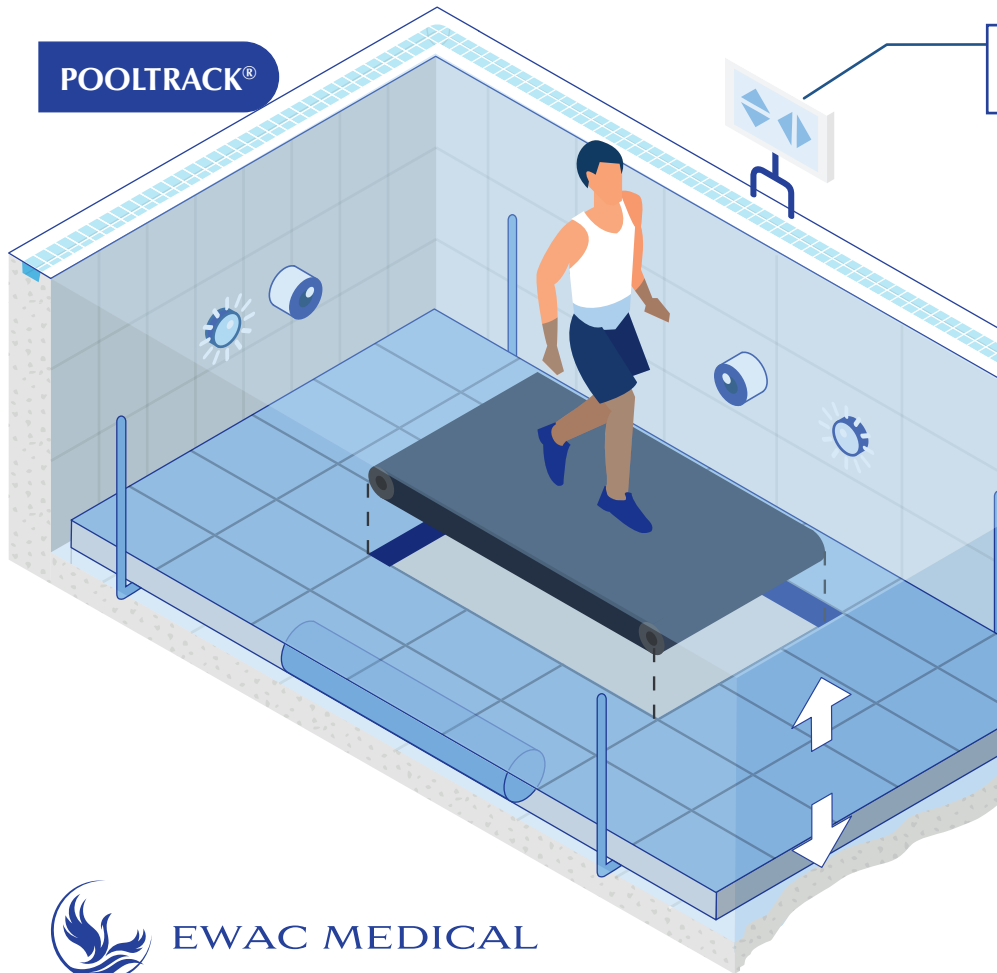

POOLTRACK®

Informative programmable  
touchscreen interface

### POOLTRACK® UNDERWATER TREADMILL

Perform stationary walking exercises

Study gait and walking pattern with stationary camera's

For rehabilitation, physical training or weight loss

Safe 17V AC drive system

Speeds from 0,2 to 11 km/h

Use the same space for other purposes when not in use

Intervals programmable

No toxic fluids

Wide walking surface

Low maintenance

EWAC MEDICAL